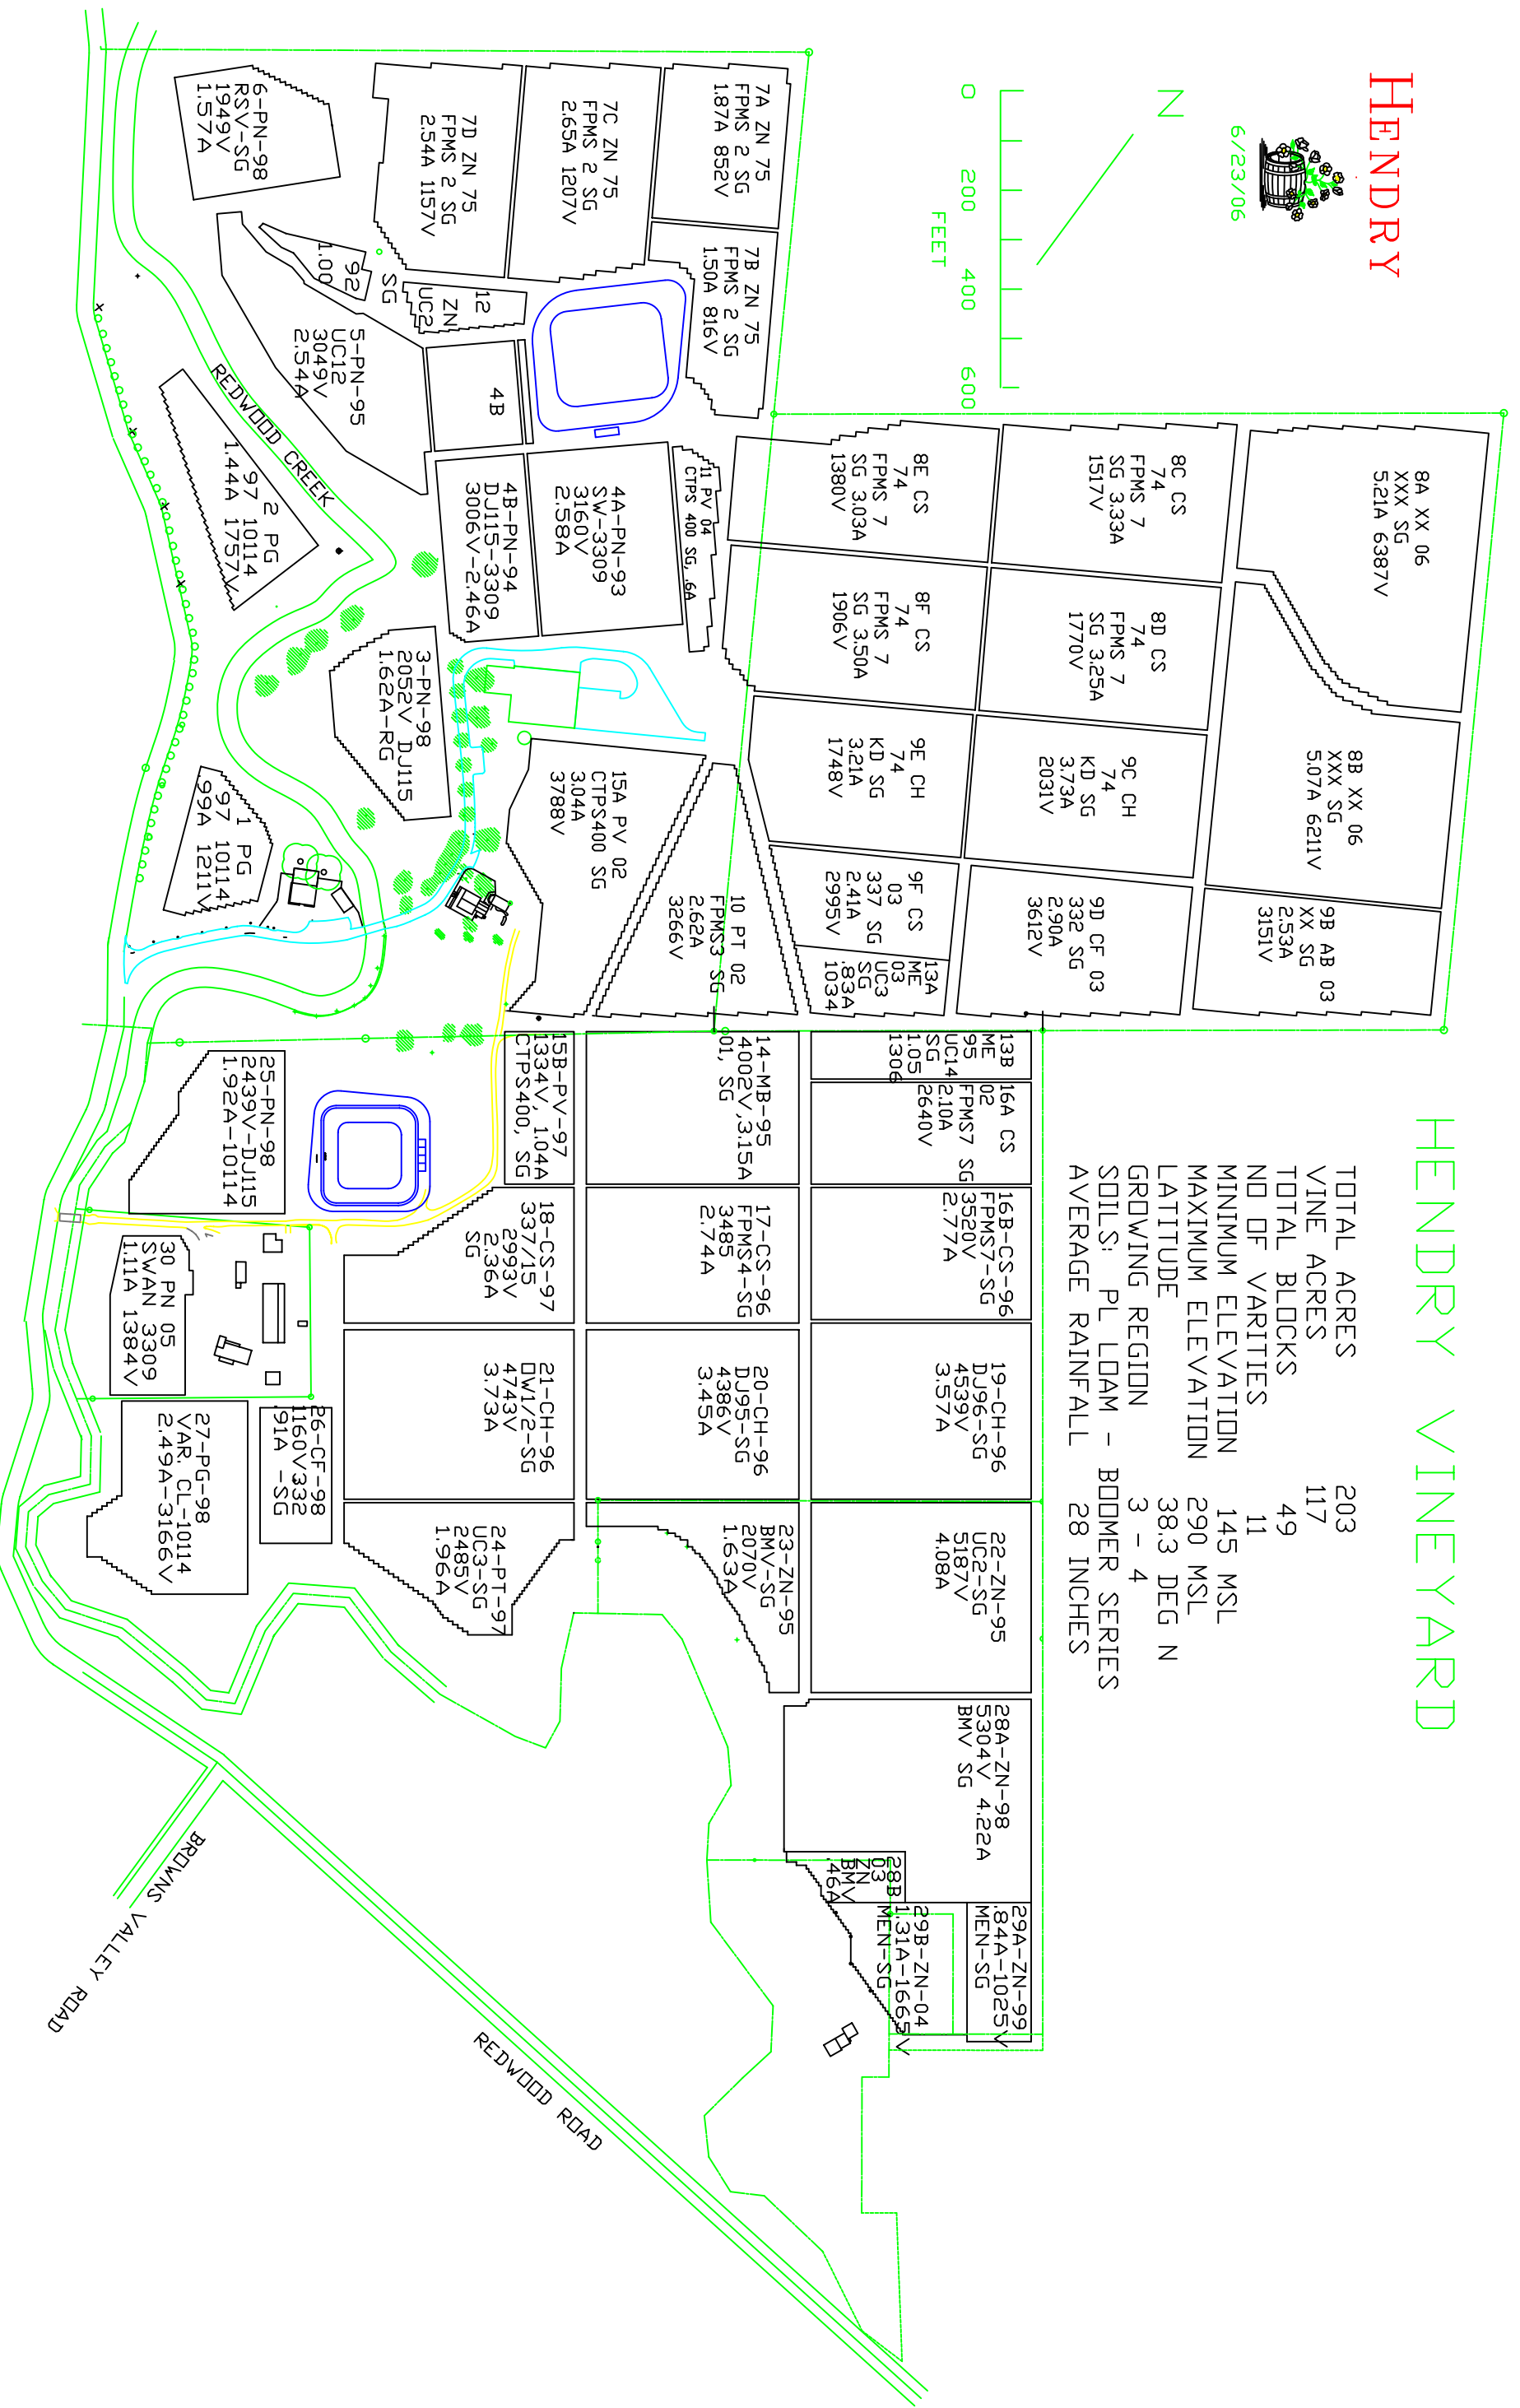

# HENDRY

6/23/06

## HENDRY VINEYARD

TOTAL ACRES	203
VINE ACRES	117
TOTAL BLOCKS	49
NO OF VARIETIES	11
MINIMUM ELEVATION	145 MSL
MAXIMUM ELEVATION	290 MSL
LATITUDE	38.3 DEG N
GROWING REGION	3 - 4
SOILS:	PL LOAM - BODMER SERIES
AVERAGE RAINFALL	28 INCHES